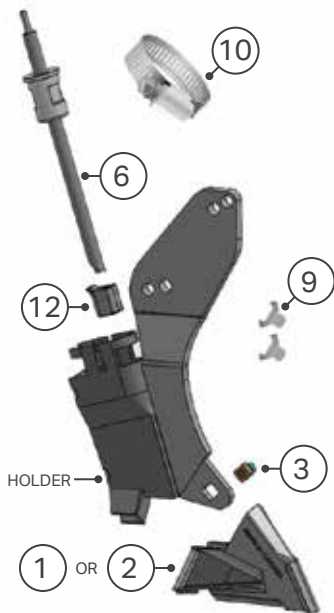

684-ASY-2711 (LEFT)
684-ASY-2712 (RIGHT SHOWN)

HOLDERS:
684-HLD-2711
684-HLD-2712 (SHOWN)

FITS: Case IH 800/900, NH P2070,
Flexi-Coil PD5700 & 7200 (page 34)