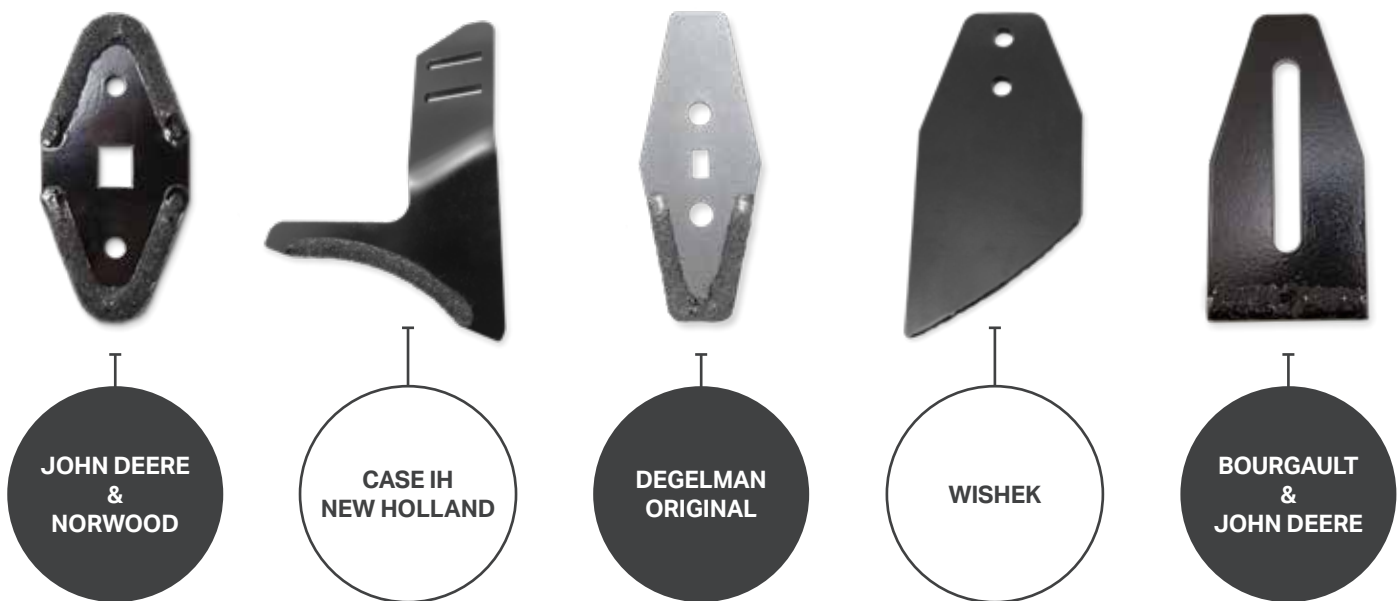

# Scrapers

## LONGER WEAR LIFE. EXCEPTIONAL VALUE.

MAX LIFE™ Scrapers have weld-infused tungsten carbide applied to high wear areas creating a tougher, longer-wearing product over regular hard-surfaced scrapers.

Scrapers are easy to install on machines that do not have a scraper using our custom scraper arm assembly. Currently available for Bourgault SE, QDA & XTC.

## IMPROVED PERFORMANCE. REDUCED COSTS.

MAX LIFE™ Scrapers are instrumental in keeping disks and packer wheels clean and free of debris. Clean packer wheels maintain a consistent seed depth and allow seeding equipment to precisely place seed and fertilizer for better emergence, a uniform crop and reduced seed-per-acre input ratio. Clean equipment also requires less horsepower to pull, saving on fuel consumption.