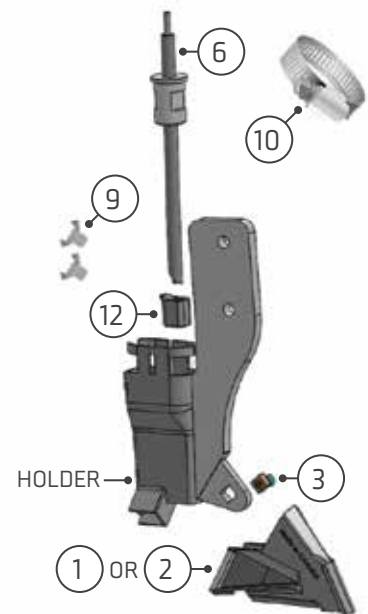

694-ASY-2711 (LEFT)
694-ASY-2712 (RIGHT SHOWN)

HOLDERS:
694-HLD-2711
694-HLD-2712 (SHOWN)

FITS: Case IH ATX 700, NH P2060,
Flexi-Coil 5500 & Concord (page 32)

PART		684-ASY-2711L	684-ASY-2711LP	684-ASY-2712L	684-ASY-2712LP	693-ASY-2711G	693-ASY-2711GP	693-ASY-2711L	693-ASY-2711LP	693-ASY-2712G	693-ASY-2712GP	693-ASY-2712L	693-ASY-2712LP	694-ASY-2711G	694-ASY-2711GP	694-ASY-2711L	694-ASY-2711LP	694-ASY-2712G	694-ASY-2712GP	694-ASY-2712L	694-ASY-2712LP	
1	614-TIP-2711	■	■			■	■	■	■					■	■	■	■					
2	614-TIP-2712 (SHOWN)			■	■					■	■	■	■					■	■	■	■	■
3	200-BNC-3100	■	■	■	■	■	■	■	■	■	■	■	■	■	■	■	■	■	■	■	■	■
6	880-TUB-2711	■	■	■	■			■	■			■	■	■	■	■	■				■	■
9	880-HCL-0001					■	■			■	■			■	■			■	■			
10	880-HCL-1828	■	■	■	■	■	■	■	■	■	■	■	■	■	■	■	■	■	■	■	■	■
12	614-ACC-1000	■	■	■	■			■	■			■	■								■	■

NOTE: Two **880-HCL-0001** are included with the granular openers only and are intended to provide additional security to installed hoses. **See page 103 for proper hose clip installation.** When ordering Liquid Phos openers call the factory for tube sizes.

When installing openers on Case IH 800/900, New Holland P2070/2075 & Flexi-Coil PD5070 you have two options as shown in the diagram below.