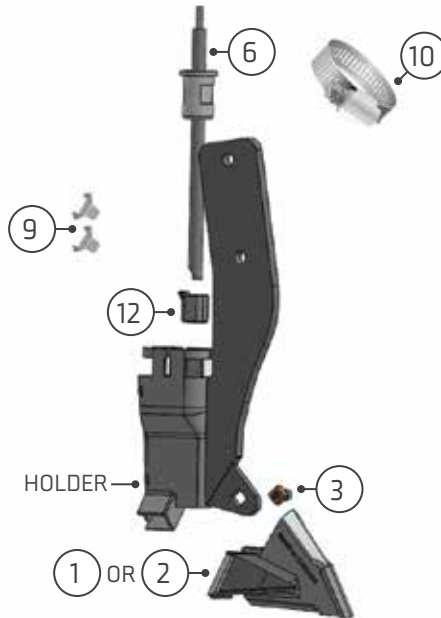

693-ASY-2711 (LEFT)
693-ASY-2712 (RIGHT SHOWN)

HOLDERS:
693-HLD-2711
693-HLD-2712 (SHOWN)

FITS: Morris Contour II & Morris
Quantum (page 42)