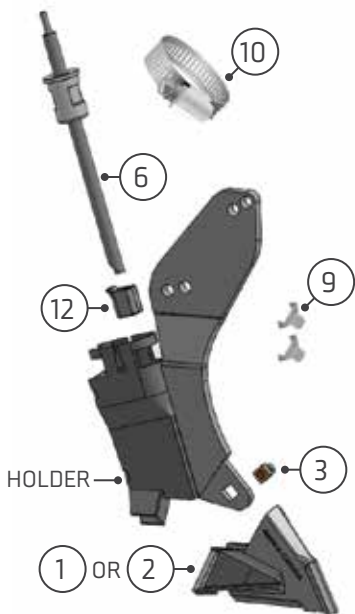

684-ASY-2711 (LEFT)
684-ASY-2712 (RIGHT SHOWN)

HOLDERS:
684-HLD-2711
684-HLD-2712 (SHOWN)

FITS: Case IH 800/900,
NH P2070, Flexi-Coil PD5700
& 7200 (page 32)