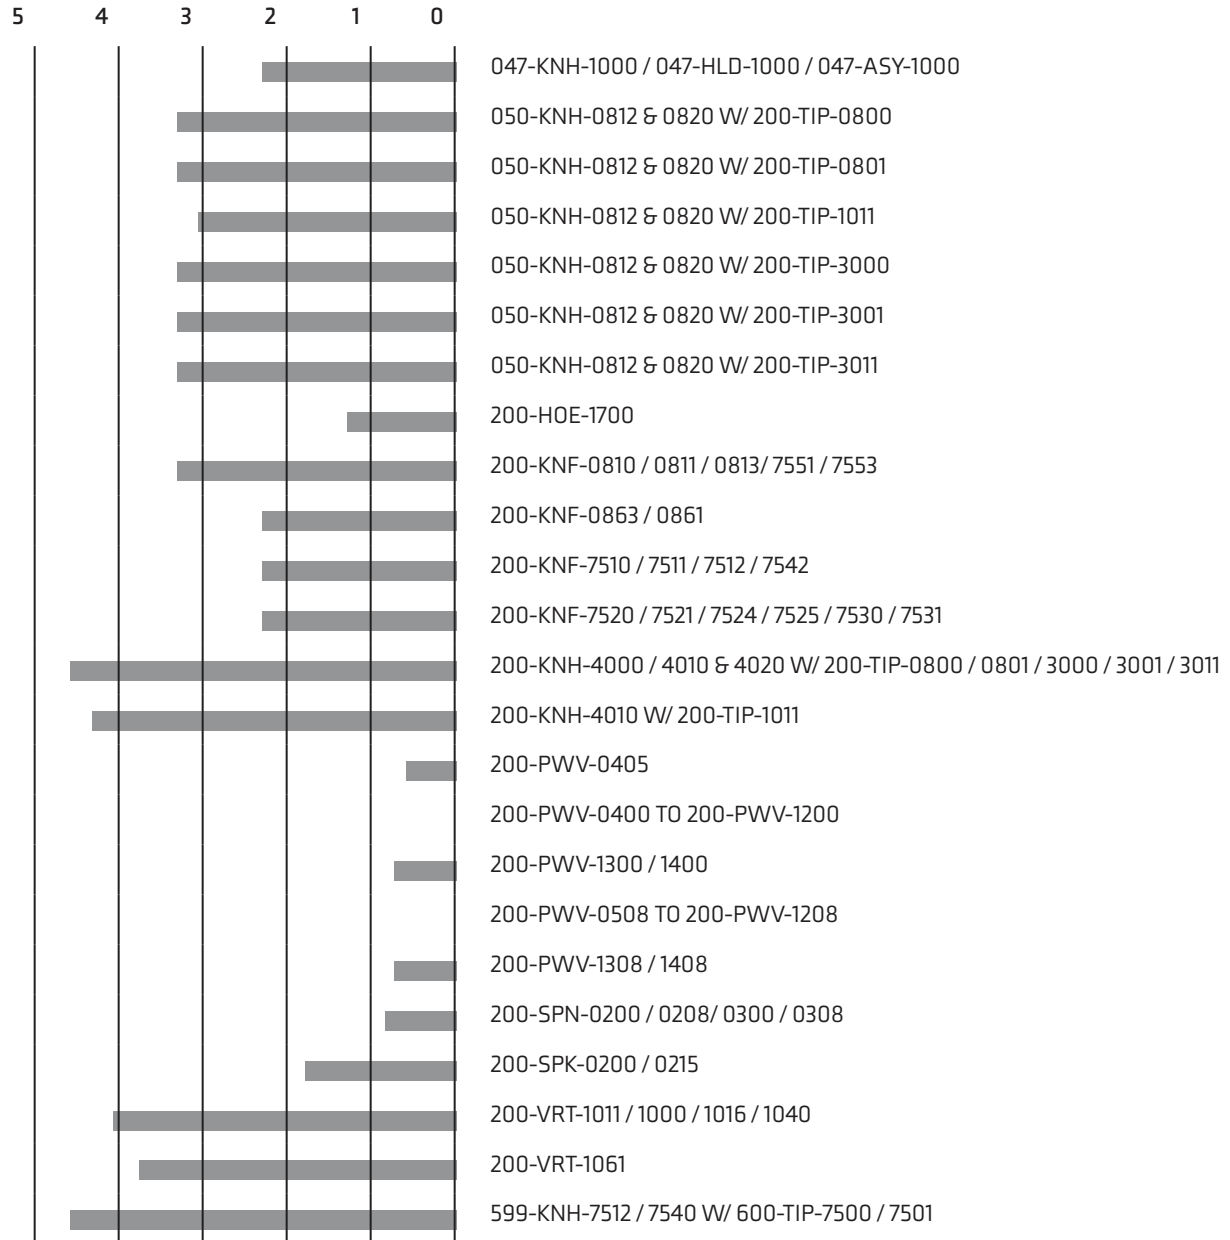

PRODUCT DEPTH CHARTS 200 SERIES

DEPTH IN INCHES

PRODUCT DEPTH CHARTS 410 SERIES

DEPTH IN INCHES

6 5 4 3 2 1 0