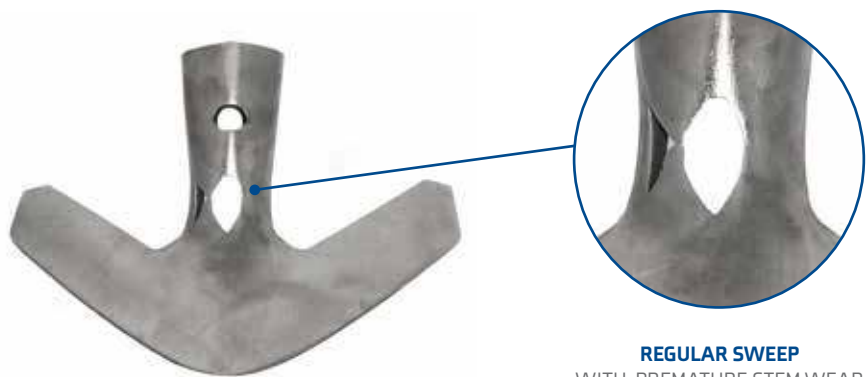

The sweeps, as shown in the photos to the right, were taken from a test conducted by an OEM in Germany. These tests substantiate that **Blue Armour™ has raised the bar in wear life and overall value.**

BTT REGULAR SWEEP
105 HA WORKED

BTT BLUE ARMOUR™ SWEEP
140 HA WORKED

ELIMINATING PROBLEMS

Extreme stem wear, as shown in the photo to the right, is a common problem in many field conditions.

Field tests have shown premature stem wear is eliminated with the Blue Armour™ sweeps.